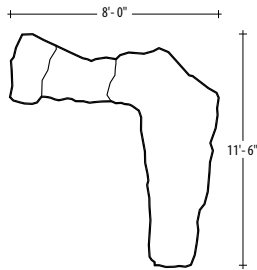

BOULDERS

Large Boulder

Approx Square Footage: 400 sq ft
Weight: 3,600 lbs
Approx Footprint: 8'x11'-6"
Approx Height: 9'

Medium Boulder

Approx Square Footage: 290 sq ft
Weight: 2,750 lbs
Approx Footprint: 8'x12' 9"
Approx Height: 7'

Small Boulder

Approx Square Footage: 80 sq ft
Weight: 1,150 lbs
Approx Footprint: 5'-3"x7' 6"
Approx Height: 5'

Ever-Rest Climber

Approx Square Footage: 50 sq ft
Weight: 250 lbs
Approx Footprint: 3'x6'-6"
Approx Height: 1' 8"

Li'l Buddy Boulder

Approx Square Footage: 24 sq ft
Weight: 100 lbs
Approx Footprint: 3'-3"x3'-1"
Approx Height: 1' 8"