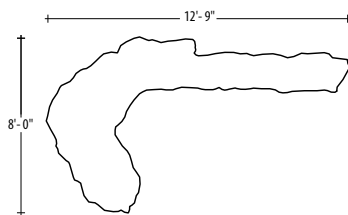

BOULDERS

Large Boulder

Approx Square Footage: 400 sq ft
Weight: 3,600 lbs
Approx Footprint: 8'x11'-6"
Approx Height: 9'

Medium Boulder

Approx Square Footage: 290 sq ft
Weight: 2,750 lbs
Approx Footprint: 8'x12' 9"
Approx Height: 7'

Small Boulder

Approx Square Footage: 80 sq ft
Weight: 1,150 lbs
Approx Footprint: 5'-3"x7' 6"
Approx Height: 5'

Ever-Rest Climber

Approx Square Footage: 50 sq ft
Weight: 250 lbs
Approx Footprint: 3'x6'-6"
Approx Height: 1' 8"

Li'l Buddy Boulder

Approx Square Footage: 24 sq ft
Weight: 100 lbs
Approx Footprint: 3'-3"x3'-1"
Approx Height: 1' 8"