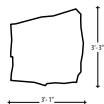

BOULDERS

Large Boulder

Approx Square Footage: 400 sq ft
Weight: 3,600 lbs
Approx Footprint: 8'x11'-6"
Approx Height: 9'

Medium Boulder

Approx Square Footage: 290 sq ft
Weight: 2,750 lbs
Approx Footprint: 8'x12' 9"
Approx Height: 7'

Small Boulder

Approx Square Footage: 80 sq ft
Weight: 1,150 lbs
Approx Footprint: 5'-3"x7' 6"
Approx Height: 5'

Ever-Rest Climber

Approx Square Footage: 50 sq ft
Weight: 250 lbs
Approx Footprint: 3'x6'-6"
Approx Height: 1' 8"

Li'l Buddy Boulder

Approx Square Footage: 24 sq ft
Weight: 100 lbs
Approx Footprint: 3'-3"x3'-1"
Approx Height: 1' 8"