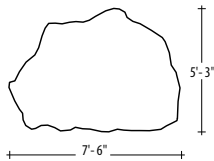

BOULDERS

Large Boulder

Approx Square Footage: 400 sq ft
Weight: 3,600 lbs
Approx Footprint: 8'x11'-6"
Approx Height: 9'

Medium Boulder

Approx Square Footage: 290 sq ft
Weight: 2,750 lbs
Approx Footprint: 8'x12' 9"
Approx Height: 7'

Small Boulder

Approx Square Footage: 80 sq ft
Weight: 1,150 lbs
Approx Footprint: 5'-3"x7' 6"
Approx Height: 5'

Ever-Rest Climber

Approx Square Footage: 50 sq ft
Weight: 250 lbs
Approx Footprint: 3'x6'-6"
Approx Height: 1' 8"

Li'l Buddy Boulder

Approx Square Footage: 24 sq ft
Weight: 100 lbs
Approx Footprint: 3'-3"x3'-1"
Approx Height: 1' 8"